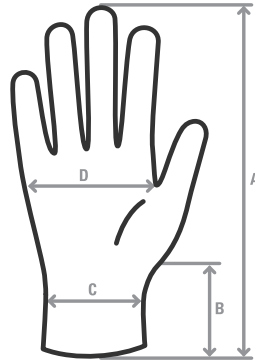

## MaxiDry® Elite™ 64-225

Colour – Coating	Purple, Black
Colour – Liner	Grey
Design	3/4 coated knitwrist
Coating	NBR (Nitrile Butadiene Rubber)
Coating texture	Micro-Foam with Non-Slip Grip
Liner	Nylon
Palm thickness (mm)	0.70

### Dimensions

Size Range	Size 5 (XXS)	Size 6 (XS)	Size 7 (S)	Size 8 (M)	Size 9 (L)	Size 10 (XL)	Size 11 (XXL)	Size 12 (XXXL)
Total glove length (+/- 5 mm)	200	210	220	230	240	250	250	250
Wrist length (mm)	63	65	65	70	70	72	82	80
Wrist width (mm)	69	72	73	76	78	79	83	87
Palm width (mm)	88	93	95	103	104	108	112	115
Over lock colour	Purple	Blue	Red	Orange	White	Yellow	Black	Green